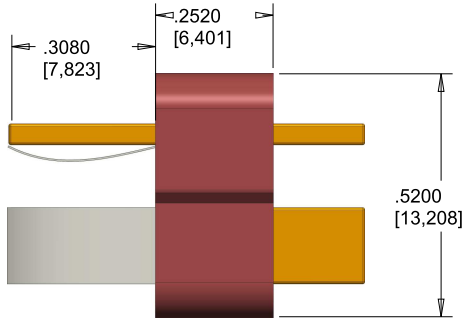

4

3

2

1

D

D

R.0750 [1,905] (all)

C

C

B

B

A

A

<p>Do you have an R/C vehicle battery pack that desperately needs a Deans connector? With our new M/F Deans connector pair, you'll have just what you need to safely and securely connect your battery or anything else that requires a mini T Plug. Each pack comes with one male and one female Deans connector and each can support a current of, up to, 30A.</p> <p>NOTES:</p>	MATERIAL:	Nylon + Metal	MODEL NAME:	Deans Connector
	Deans Connector - M/F Pair		<p>PAGE SIZE C 22 x 17 INCH</p>	
			SCALE:	5.00
		UNITS:	inch [mm]	SHEET 1 / 1