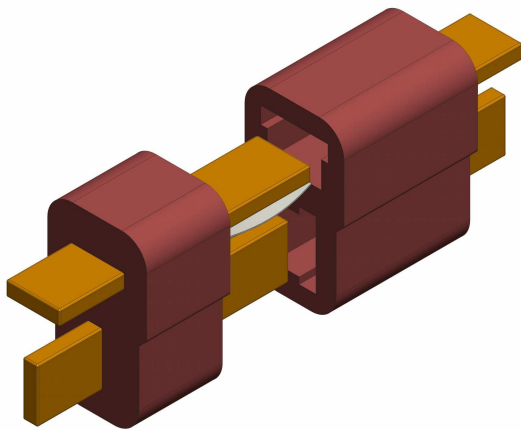

C

B

B

A

A

<p>Do you have an R/C vehicle battery pack that desperately needs a Deans connector? With our new M/F Deans connector pair, you'll have just what you need to safely and securely connect your battery or anything else that requires a mini T Plug. Each pack comes with one male and one female Deans connector and each can support a current of, up to, 30A.</p> <p>NOTES:</p>	MATERIAL:	Nylon + Metal	MODEL NAME:	Deans Connector
	Deans Connector - M/F Pair		<p>PAGE SIZE C 22 x 17 INCH</p>	
			SCALE:	5.00
		UNITS:	inch [mm]	SHEET 1 / 1