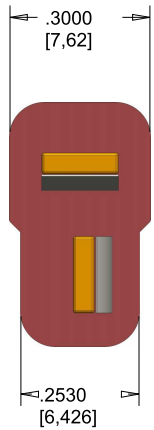

4

3

2

1

D

D

R.0750 [1,905] (all)

C

C

B

B

A

A

<p>Do you have an R/C vehicle battery pack that desperately needs a Deans connector? With our new M/F Deans connector pair, you'll have just what you need to safely and securely connect your battery or anything else that requires a mini T Plug. Each pack comes with one male and one female Deans connector and each can support a current of, up to, 30A.</p> <p>NOTES:</p>	MATERIAL:	Nylon + Metal	MODEL NAME:	Deans Connector
	Deans Connector - M/F Pair		<p>PAGE SIZE C 22 x 17 INCH</p>	
			SCALE:	5.00
		UNITS:	inch [mm]	SHEET 1 / 1

4

3

2

1