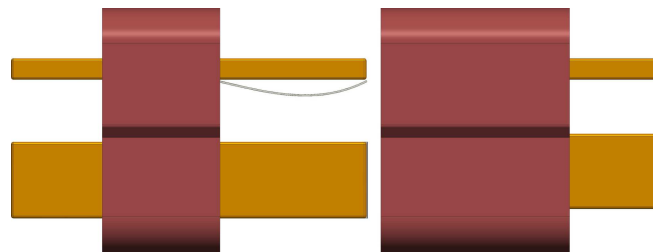

4

3

2

1

D

D

R.0750 [1,905] (all)

C

C

B

B

A

A

<p>Do you have an R/C vehicle battery pack that desperately needs a Deans connector? With our new M/F Deans connector pair, you'll have just what you need to safely and securely connect your battery or anything else that requires a mini T Plug. Each pack comes with one male and one female Deans connector and each can support a current of, up to, 30A.</p> <p>NOTES:</p>	MATERIAL:	Nylon + Metal	MODEL NAME:	Deans Connector
	Deans Connector - M/F Pair		<p>PAGE SIZE C 22 x 17 INCH</p>	
			SCALE:	5.00
		UNITS:	inch [mm]	SHEET 1 / 1