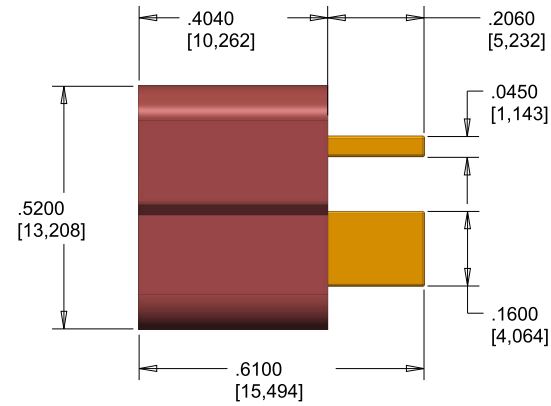

4

3

2

1

D

D

R.0750 [1,905] (all)

C

C

B

B

A

A

<p>Do you have an R/C vehicle battery pack that desperately needs a Deans connector? With our new M/F Deans connector pair, you'll have just what you need to safely and securely connect your battery or anything else that requires a mini T Plug. Each pack comes with one male and one female Deans connector and each can support a current of, up to, 30A.</p> <p>NOTES:</p>	MATERIAL:	Nylon + Metal	MODEL NAME:	Deans Connector
	Deans Connector - M/F Pair		<p>PAGE SIZE C 22 x 17 INCH</p>	
			SCALE:	5.00
		UNITS:	inch [mm]	SHEET 1 / 1