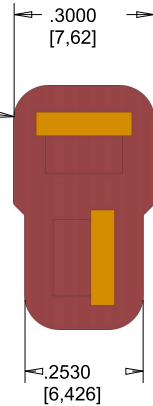

4

3

2

1

D

D

R.0750 [1,905] (all)

C

C

B

B

A

A

<p>Do you have an R/C vehicle battery pack that desperately needs a Deans connector? With our new M/F Deans connector pair, you'll have just what you need to safely and securely connect your battery or anything else that requires a mini T Plug. Each pack comes with one male and one female Deans connector and each can support a current of, up to, 30A.</p> <p>NOTES:</p>	MATERIAL:	Nylon + Metal	MODEL NAME:	Deans Connector
	Deans Connector - M/F Pair		<p>PAGE SIZE C 22 x 17 INCH</p>	
			SCALE:	5.00
		UNITS:	inch [mm]	SHEET 1 / 1

4

3

2

1